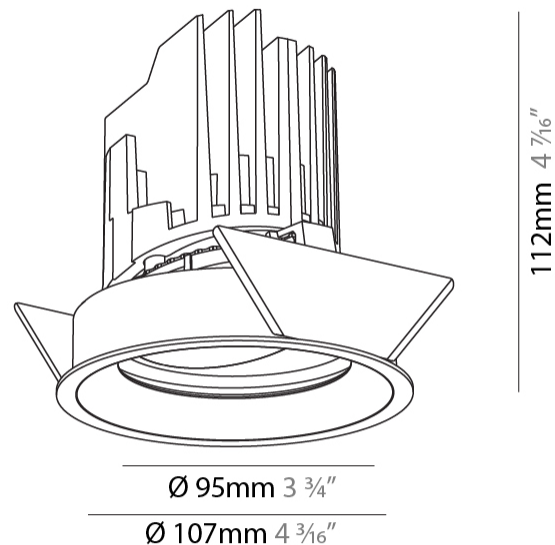

### PHYSICAL

Shape: Round  
 Diameter (mm): 107  
 Diameter (in): 4 3/16  
 Height (mm): 112  
 Height (in): 4 7/16  
 Ceiling Thickness (mm): 10 / 12.5 / 15  
 Ceiling Thickness (in): 3/8 or 1/2 or 9/16  
 Min. Recessing Depth (mm): 130  
 Min. Recessing Depth (in): 5 1/8  
 Light Distribution: Adjustable / Downlight  
 Weight (kg): 0.47  
 Weight (lbs): 1.04  
 Fixture Finish: SSR / BKV / CWI / CRY / HAB / UFT / ITA / RUA / FTG / MYG / LOD / PUS / FRO / FUP / KIA / POP / BLS / SPG / MEY / GOH / GUM / CHC / COM / ABZ / JAG / OBR / MOS / ROR  
 Fixture Material: Aluminum Die Cast  
 Cut-out Measurements: 98mm / 3 7/8"

### OPTICAL

Reflector°: 10  
 Adjustability: Rotational 355°; Tilt 30°

### RATINGS AND CERTIFICATIONS

Certified By: Certified for North American Standards  
 IP rating: IP20

	98mm 3 7/8"	130mm 5 1/8"	10   15mm 3/8"   9/16"	30°	355°	

#### PHYSICAL

Shape: Round  
 Diameter (mm): 107  
 Diameter (in): 4 3/16  
 Height (mm): 112  
 Height (in): 4 7/16  
 Ceiling Thickness (mm): 10 / 12.5 / 15  
 Ceiling Thickness (in): 3/8 or 1/2 or 9/16  
 Min. Recessing Depth (mm): 130  
 Min. Recessing Depth (in): 5 1/8  
 Light Distribution: Adjustable / Downlight  
 Weight (kg): 0.47  
 Weight (lbs): 1.04  
 Fixture Finish: SSR / BKV / CWI / CRY / HAB / UFT / ITA / RUA / FTG / MYG / LOD / PUS / FRO / FUP / KIA / POP / BLS / SPG / MEY / GOH / GUM / CHC / COM / ABZ / JAG / OBR / MOS / ROR  
 Fixture Material: Aluminum Die Cast  
 Cut-out Measurements: 98mm / 3 7/8"